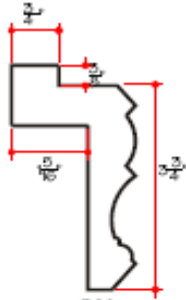

D20
Z-FRAME