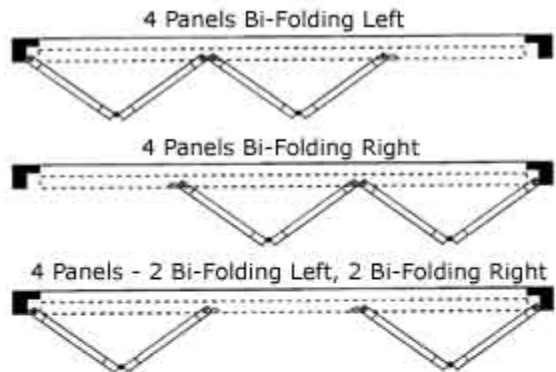

Price Formula: Circle or Hexagon

Take the widest width measurement times the longest length measurement divided by 144 than multiply by the cost of the premium shutter and add the surcharge. Don't forget to add a few inches to the width and length for the frame style.

A Better Blind, Inc
5350 NW 165th Street
Miami FL, 33014

Phone (305) 623-4855 (800) 627-7117 Fax (305) 623-8139 (800) 789-4616
Email— Sales@Abetterblind.com

Bypass and Bifold Shutters Premium Only

Bypass and Byfold Shutters include:

IB - 1x6 3 Sided Frame
OB - 2x6 3 Sided Frame

Option:

Frame and Panel Only
Frame, Panel and Track

Surcharge:

See Info Guide
See Info Guide

A Better Blind, Inc
5350 NW 165th Street
Miami FL, 33014

Phone (305) 623-4855 (800) 627-7117 Fax (305) 623-8139 (800) 789-4616
Email— Sales@Abetterblind.com