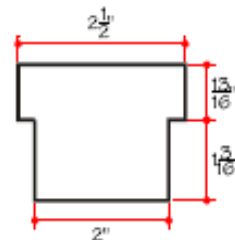

Frame Profiles “Premium”

L12
T-POST

A Better Blind, Inc
5350 NW 165th Street
Miami FL, 33014