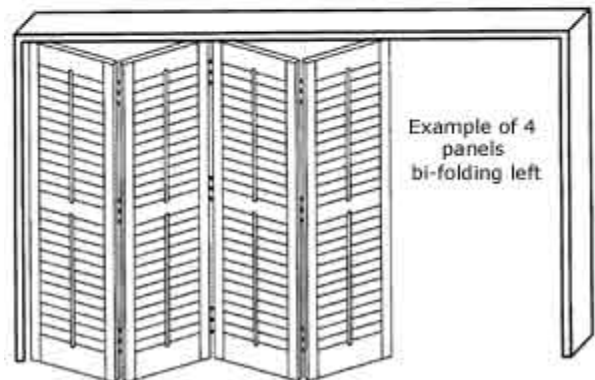

A Better Blind, Inc
5350 NW 165th Street
Miami FL, 33014

Phone (305) 623-4855 (800) 627-7117 Fax (305) 623-8139 (800) 789-4616
Email— Sales@Abetterblind.com

Bypass and Bifold Shutters Premium Only

Bypass and Byfold Shutters include:

IB - 1x6 3 Sided Frame
OB - 2x6 3 Sided Frame

Option:

Frame and Panel Only
Frame, Panel and Track

Surcharge:

See Info Guide
See Info Guide

A Better Blind, Inc
5350 NW 165th Street
Miami FL, 33014

Phone (305) 623-4855 (800) 627-7117 Fax (305) 623-8139 (800) 789-4616
Email— Sales@Abetterblind.com