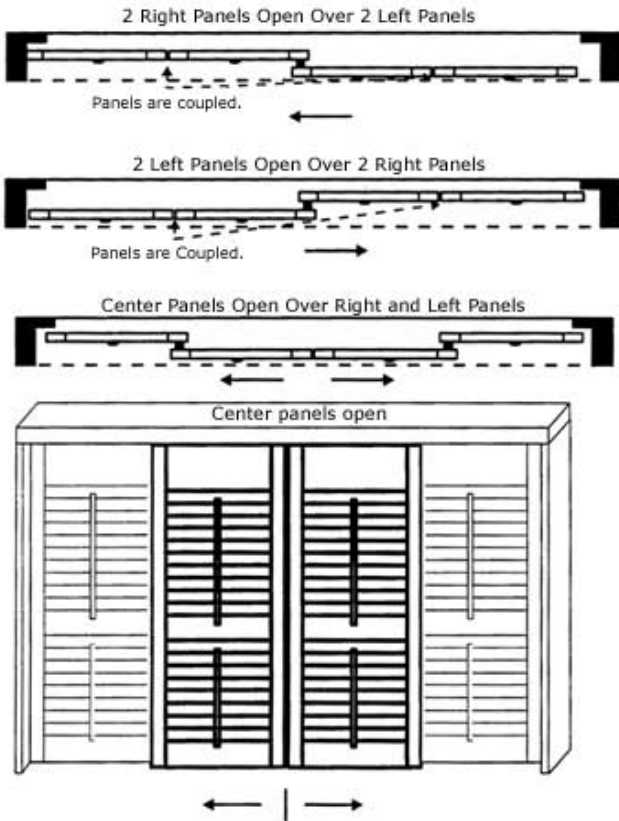

Bypass and Bifold Shutters Premium Only

Bypass and Byfold Shutters include:

IB - 1x6 3 Sided Frame
OB - 2x6 3 Sided Frame

Option:

Frame and Panel Only
Frame, Panel and Track