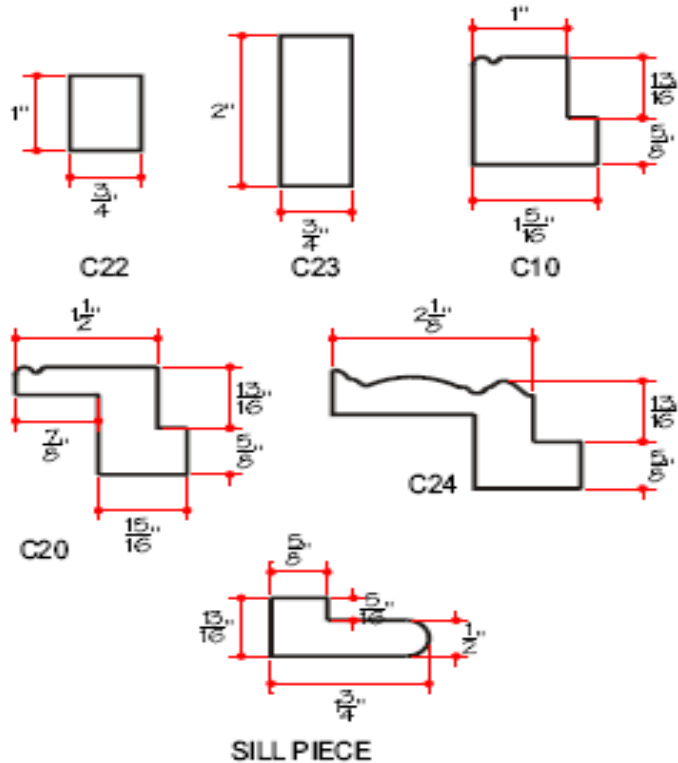

Frame Profiles “Charlton”

Colors Available

PAINTS

LP00 WHITE

LP01 LANCO WHITE

STAINS

LS44 LOGWOOD

LS70 DARK FRUITWOOD

LS80 HONDURAS MAHOGANY

LS93 GOLDEN OAK

A Better Blind, Inc
5350 NW 165th Street
Miami FL, 33014

Phone (305) 623-4855 (800) 627-7117 Fax (305) 623-8139 (800) 789-4616
Email— Sales@Abetterblind.com