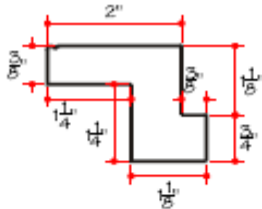

Frame Profiles “Premium”

L17
Z-FRAME