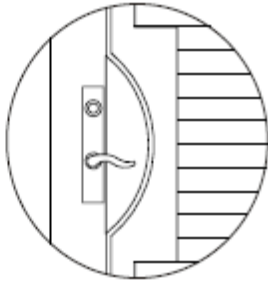

F-01
RECTANGULAR OFFSET CUTOUT