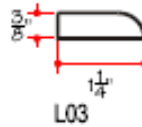

Phone (305) 623-4855 (800) 627-7117 Fax (305) 623-8139 (800) 789-4616
Email— Sales@Abetterblind.com

Frame Styles “Premium”

Beaded Z-Frame L17	4-sided	(Width + 2 1/2")	(Height + 2 1/2")
	3-sided	(Width + 2 1/2")	(Height + 1 1/4")
	3-sided inverted	(Width + 2 1/2")	(Height + 1 1/4")
	3-sided with sill piece	(Width + 2 1/2")	(Height + 1 1/4")
	3-sided with sill cap	(Width + 2 1/2")	(Height + 1 1/4")
2 1/8" Colonial Decorative Z-Frame D10	4-sided	(Width + 2 3/4")	(Height + 2 3/4")
	3-sided	(Width + 2 3/4")	(Height + 1 3/8")
	3-sided inverted	(Width + 2 3/4")	(Height + 1 3/8")
	3-sided with sill piece	(Width + 2 3/4")	(Height + 1 3/8")
	3-sided with sill cap	(Width + 2 3/4")	(Height + 8")
3 3/4" Crown Decorative Z-Frame D20	4-sided	(Width + 6")	(Width + 6")
	3-sided	(Width + 6")	(Height + 2 1/2")
	3-sided inverted	(Width + 6")	(Height + 3")
	3-sided with sill piece	(Width + 6")	(Height + 3")
	3-sided with sill cap	(Width + 6")	(Height + 8")
Beaded L-Frame L10	Inside 4-sided (Max Frame measurement only)	Width	Height
	Inside 3-sided with Sill Piece (Max Frame to Frame measurement only)	Width	Height
	Inside 3-sided with Sill Cap (Max Frame to Frame measurement only)	Width	(Height + 8")
	Outside 4-sided	(Width + 3")	(Height + 3")
	Outside 3-sided	(Width + 3")	(Height + 1 1/2")
	Outside 3-sided with Sill Cap	(Width + 3")	(Height + 8")
Hang Strip L08 (behind with wrap around hinge)	Inside 2-sided (Max Frame to Frame only)	Width	Height
2 Bead Hang Strip L09 (beside with butt hinge)	Inside 2-sided (Max Frame to Frame only)	Width	Height
2 Bead Hang Strip L09 (beside with butt hinge)	Inside 2-sided (Max Frame to Frame only)	Width	Height

L01

L04

L02

L05

SILL CAP

D10
Z-FRAME

L03

L06