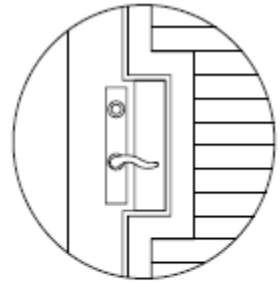

F-04
CURVE OFFSET CUTOUT