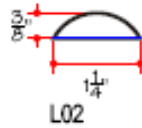

Frame Profiles “Premium”

L01

L02

A Better Blind, Inc
5350 NW 165th Street
Miami FL, 33014